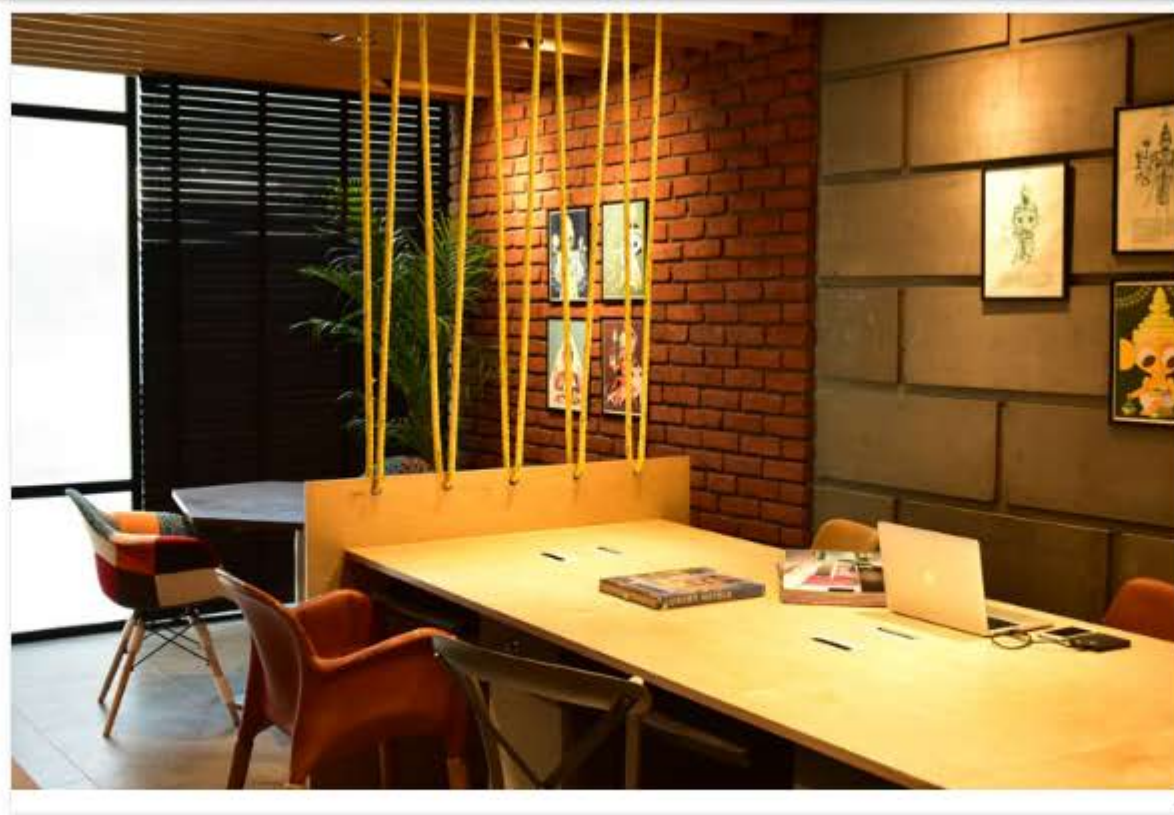

A major consideration in the design was value engineering that sought to deliver a functional yet design-driven space within the limited budget. The New Delhi-based architectural and design firm turned this constraint into an opportunity to deliver a youthful, easy to move-in office space that brims with energy and encourages productivity.

would love
to feature
your work.

Click
here to
contact
us...

SPONSORED ADVERT

SPONSORED ADVERT