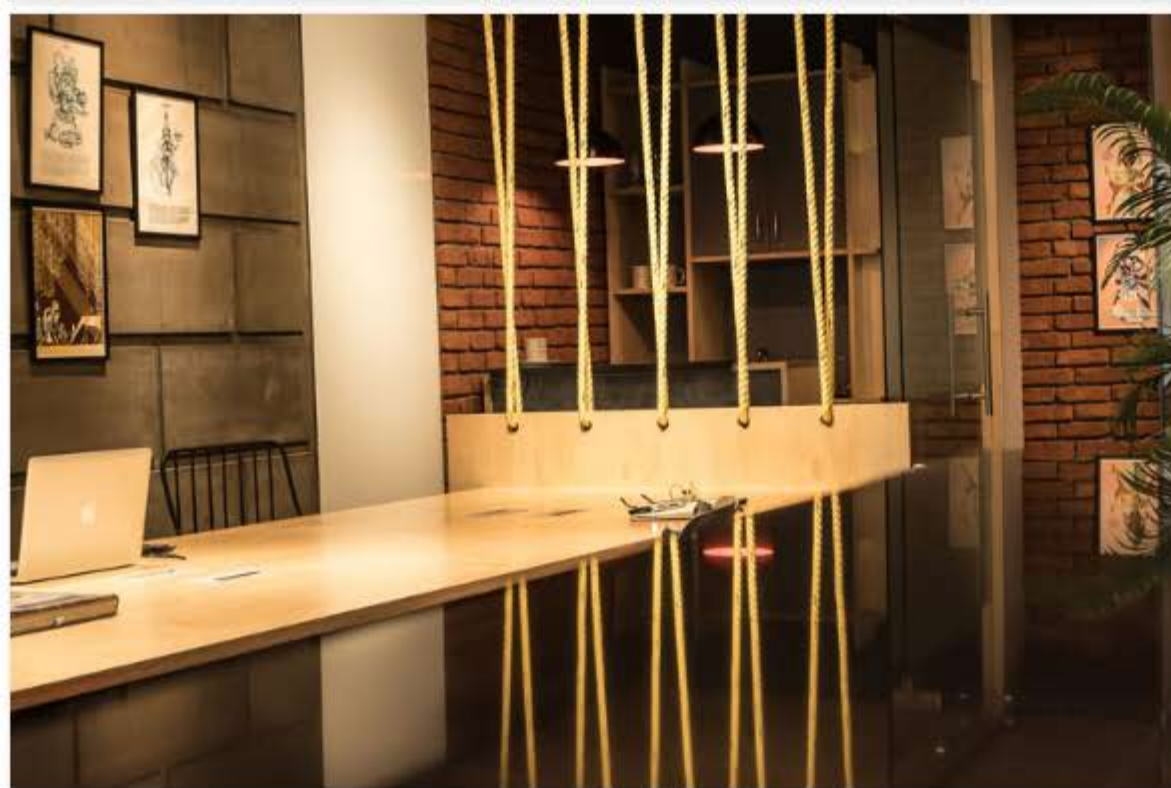

### SPONSORED ADVERT

A mixed palette of natural materials, colours and textures creates a symphony within this unassuming space that carries a bare aesthetic. The walls are raised in raw concrete blocks and brick cladding, and the wooden ceiling, besides contributing to the rustic theme, also serves to treat the space acoustically. Lamps of varied sizes in a gun-metal finish add to the rustic atmosphere.